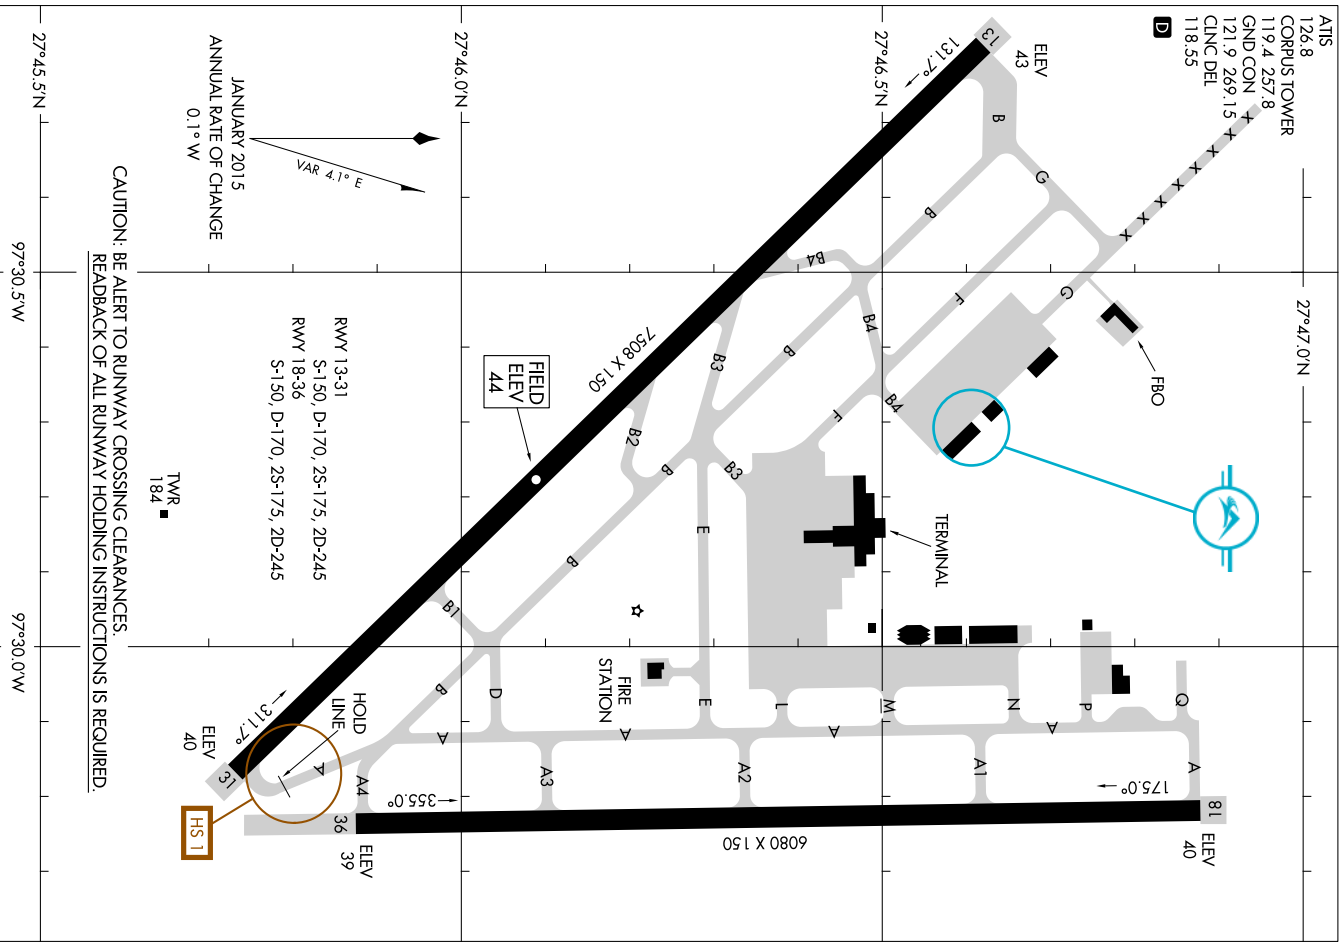

15064
AIRPORT DIAGRAM

AL-5032 (FAA)

CORPUS CHRISTI INTL (CRP)
 CORPUS CHRISTI, TEXAS

SC-3, 25 JUN 2015 to 23 JUL 2015

SC-3, 25 JUN 2015 to 23 JUL 2015

CAUTION: BE ALERT TO RUNWAY CROSSING CLEARANCES.
 READBCK OF ALL RUNWAY HOLDING INSTRUCTIONS IS REQUIRED.

AIRPORT DIAGRAM
 15064

CORPUS CHRISTI, TEXAS
CORPUS CHRISTI INTL (CRP)